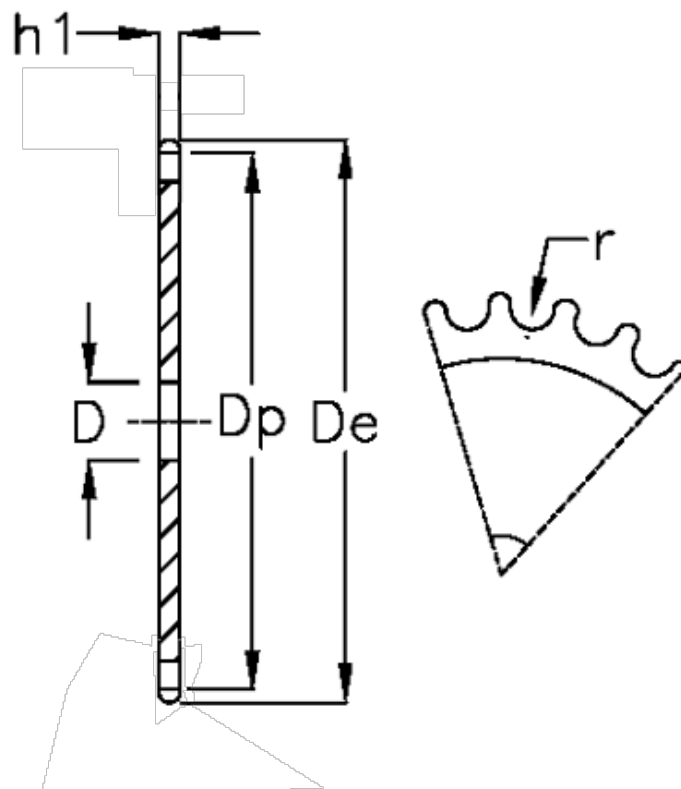

Article number: 616021008048

Description: Plate wheel 16 B-1 Z=48 simplex

## Measures

C	= 3
D	= 25
De	= 401.3
Dp	= 388.36
For chain size	= 1 tomme x 17,02 mm
For chain type	= 16 B-1
h1	= 16.2
Number of teeth	= 48

r = 15.88